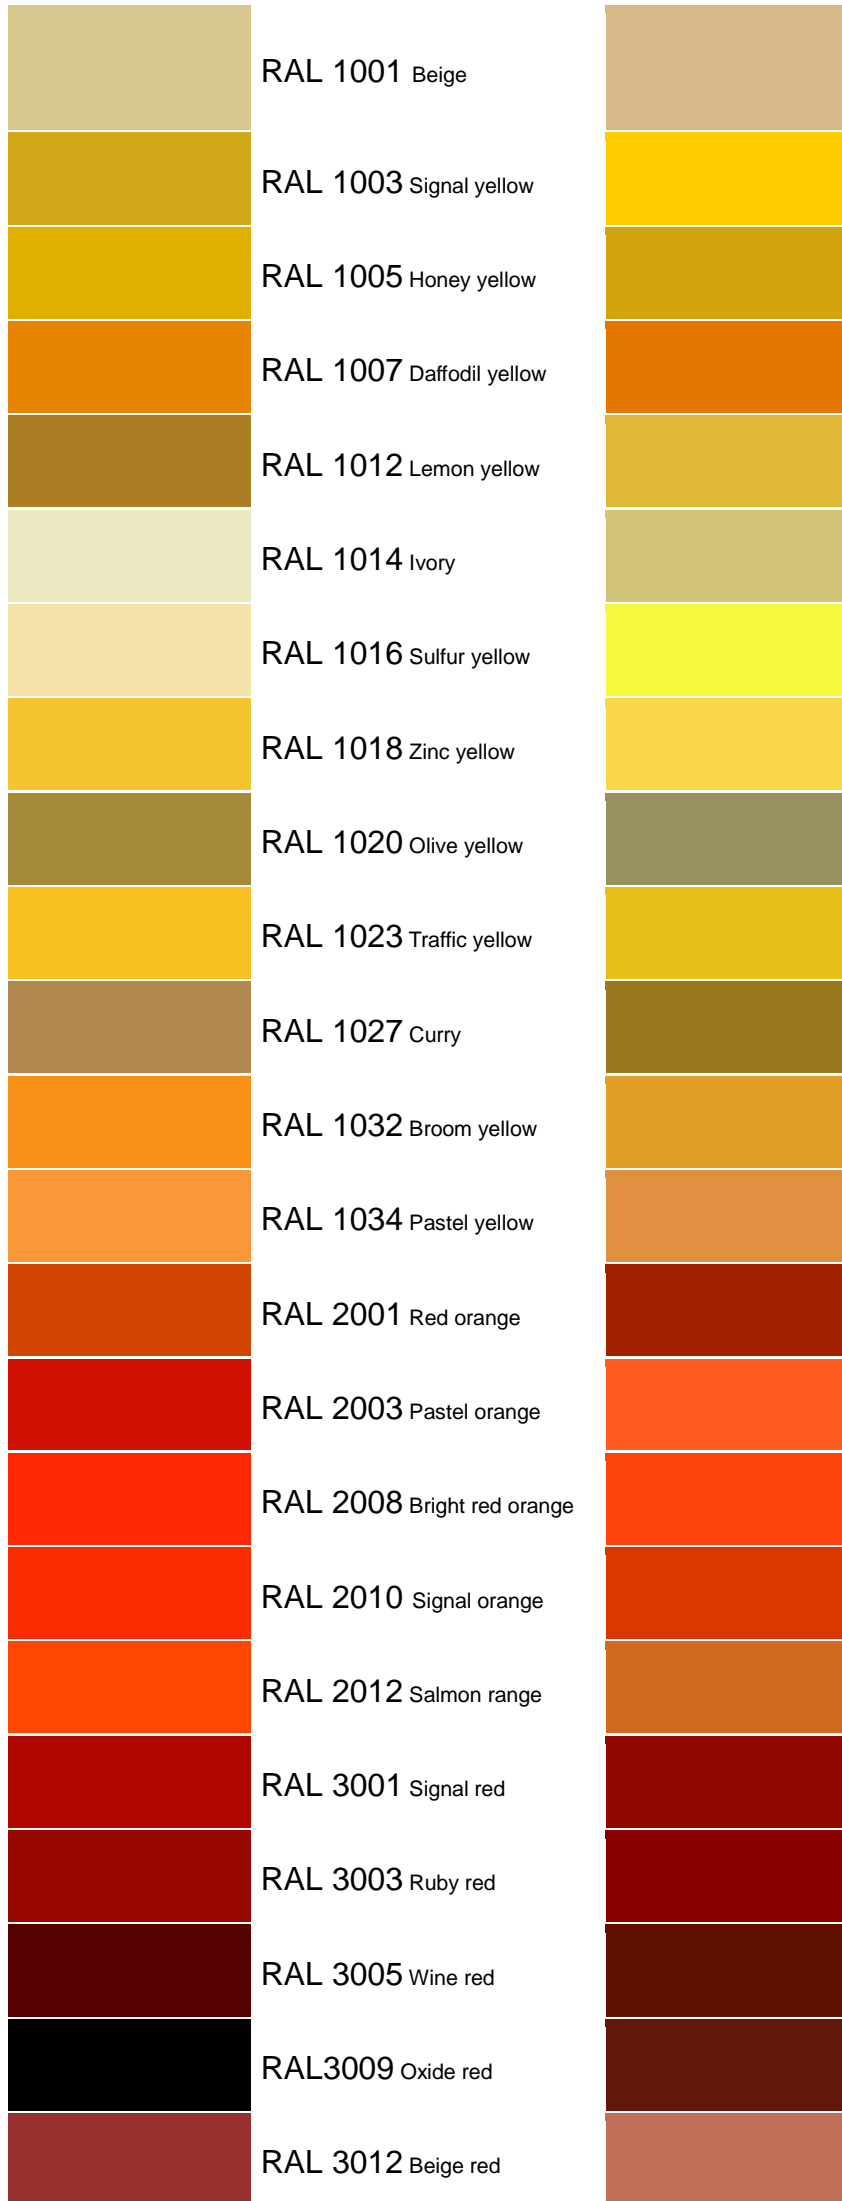

RAL 1019 Grey beige

RAL 1021 Rape yellow

RAL 1024 Ochre yellow

RAL 1028 Melon yellow

RAL 1033 Dahlia yellow

RAL 2000 Yellow orange

RAL 2002 Vermilion

RAL 2004 Pure orange

RAL 1003 Signal yellow

RAL 1005 Honey yellow

RAL 1007 Daffodil yellow

RAL 1012 Lemon yellow

RAL 1014 Ivory

RAL 1016 Sulfur yellow

RAL 1018 Zinc yellow

RAL 1020 Olive yellow

RAL 2012 Salmon range

RAL 3001 Signal red

RAL 3003 Ruby red

RAL 3005 Wine red

RAL3009 Oxide red

RAL 3012 Beige red

RAL 3013 Tomato red

RAL 3014 Antique pink

RAL 4001 Red lilac

RAL 4002 Red violet

RAL 4003 Heather violet

RAL 4004 Claret violet

RAL 4005 Blue lilac

RAL 4006 Traffic purple

RAL 4007 Purple violet

RAL 4008 Signal violet